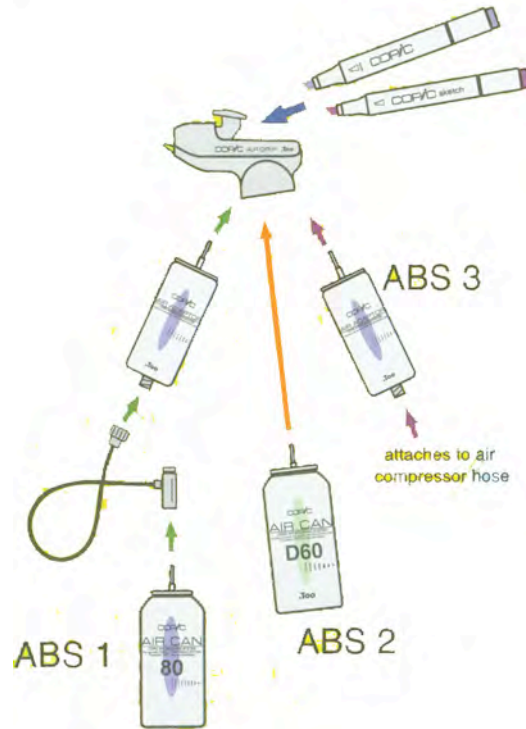

KITS AVAILABLE

COPABSIN COPIC COMPLETE AIRBRUSHING SYSTEM
EVERYTHING YOU NEED TO GET STARTED USING YOUR COPIC AIR BRUSH. COMES WITH AN AIR CAN AND ADAPTER, ALONG WITH FITTINGS AND HOSES.

RETAIL: $109.99
YOUR COST: $82.49

COPABS3 COPIC AIR BRUSH ADAPTER SYSTEM
COMES WITH THE GRIP FOR MARKERS AND AN ADAPTER THAT ALLOWS THE SYSTEM TO BE USED WITH AN AIRBRUSH COMPRESSOR.

RETAIL: $43.99
YOUR COST: $32.99

COPABS2 COPIC AIRBRUSH STARTER SET
COMES WITH THE MARKER HOLDER AND A D-60 AIR CAN. USES ONLY THE THE D-60 REFILL

RETAIL: 36.99
YOUR COST: $27.75

REFILL AIR CANS
COPACD60
SEVEN TO EIGHT MINUTES OF USE
RETAIL: $12.99 YOUR COST: $9.74

CPAC180
FORTY TO FORTY-FIVE MINUTES OF USE
RETAIL: $19.90 YOUR COST: $19.99