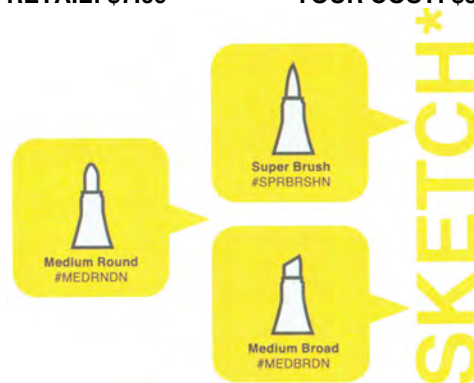

MEDIUM ROUND SUPER BRUSH MEDIUM BROAD
#COPMEDRND MEDIUM ROUND NIB
5 NIBS PER PACKAGE.
CALL FOR PRICING

1-800-762-5774 1-405-524-3309

#COPSPRBRSH SUPER BRUSH NIB
3 NIBS PER PACKAGE
CALL FOR PRICING

1-800-762-5774 1-405-524-3309

#COPMEDBRDN MEDIUM BROAD NIB
10 NIBS PER PACKAGE.
CALL FOR PRICING

1-800-762-5774 1-405-524-3309